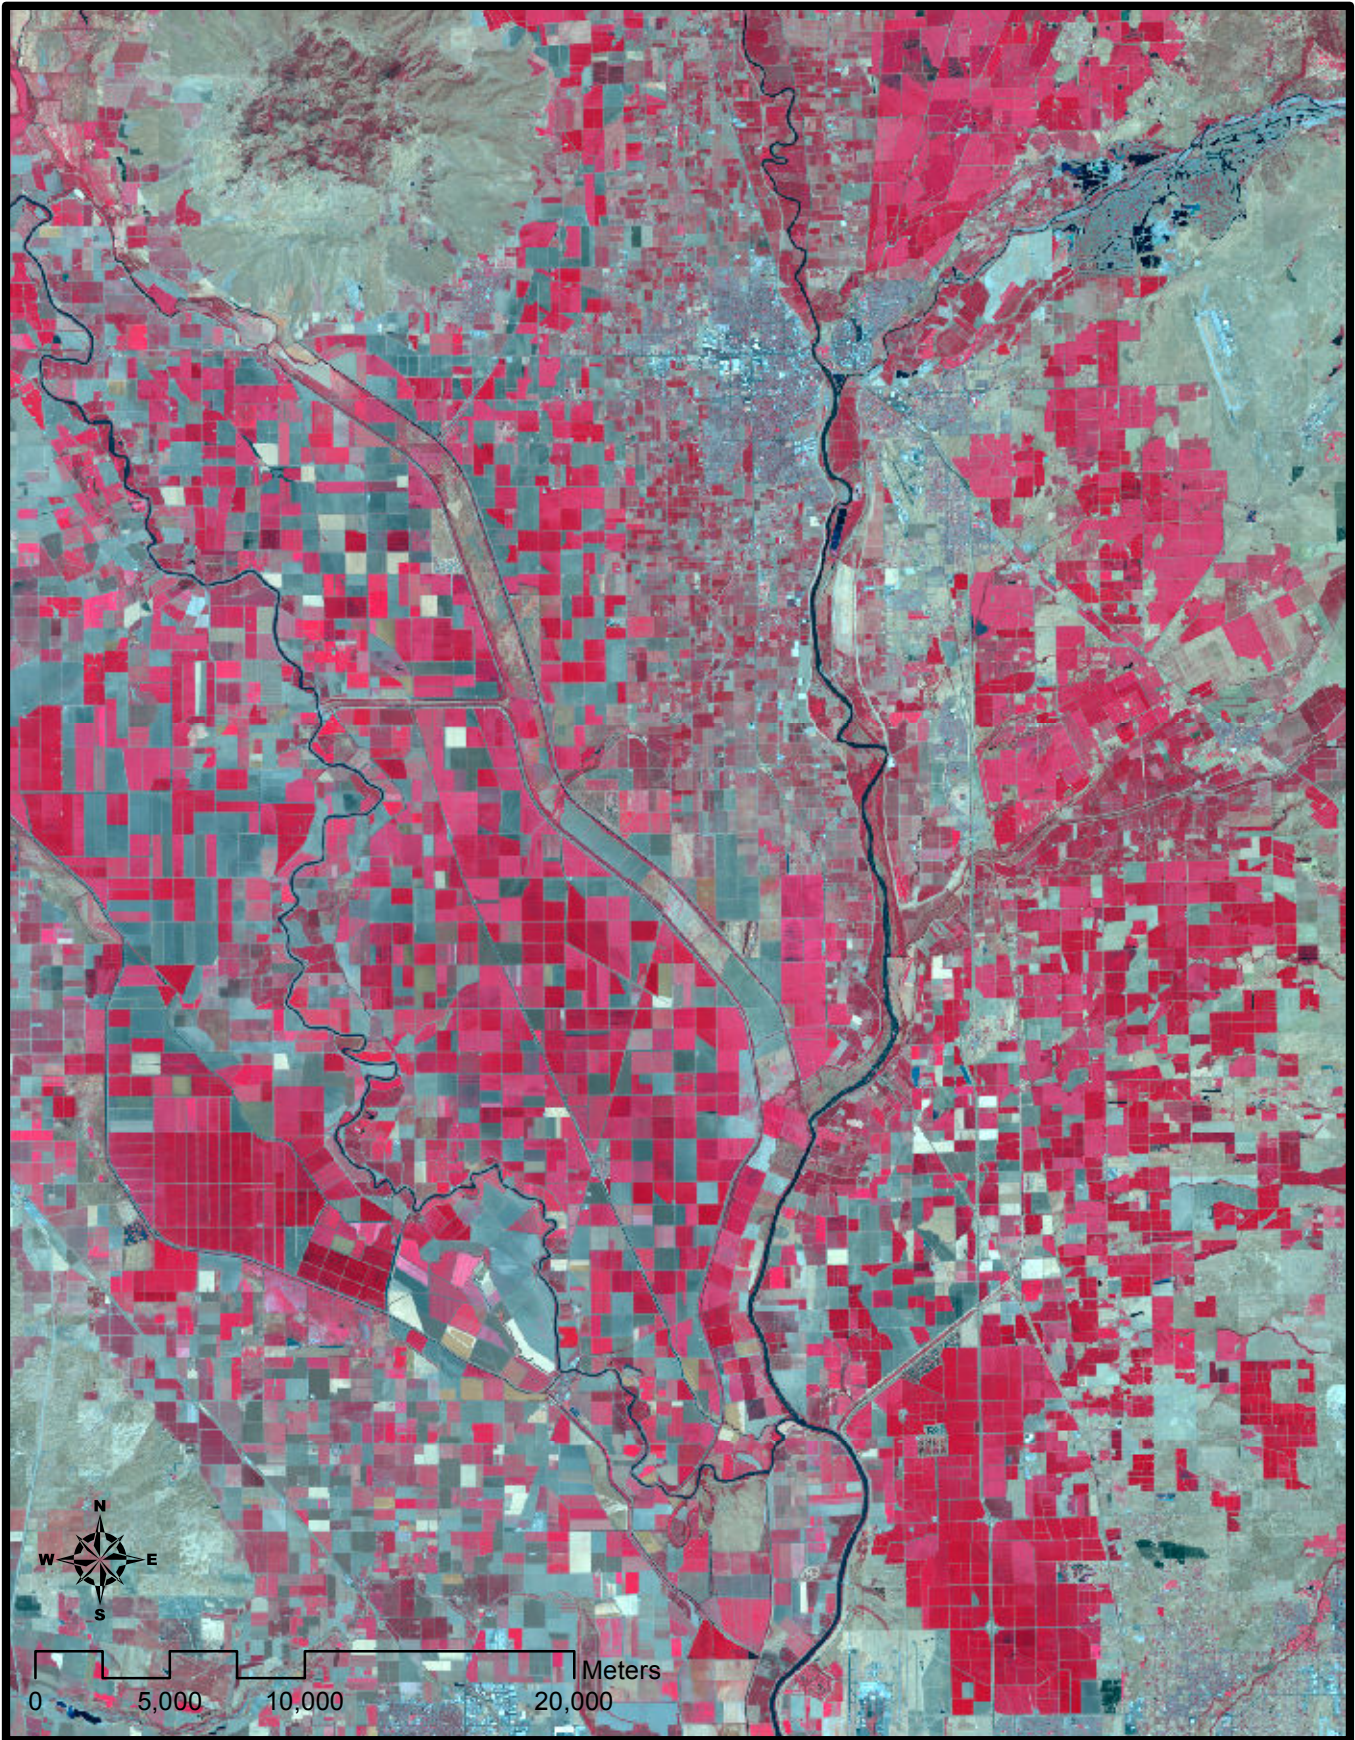

# California | Northern Central Valley

Landsat 8, 12-Aug-2015, LC80440332015224LGN00